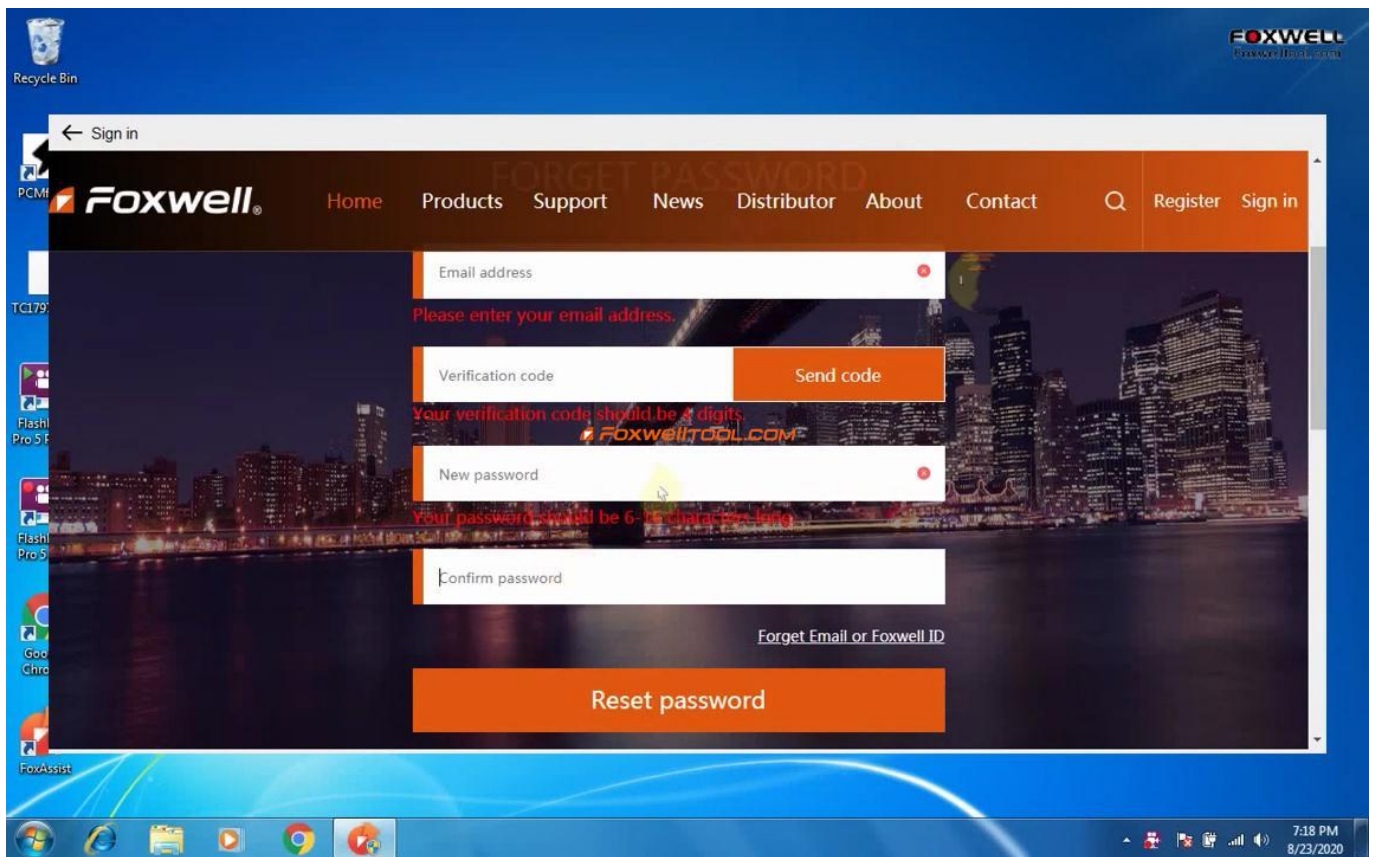

[Bmw Update Manager Mac Download](#)