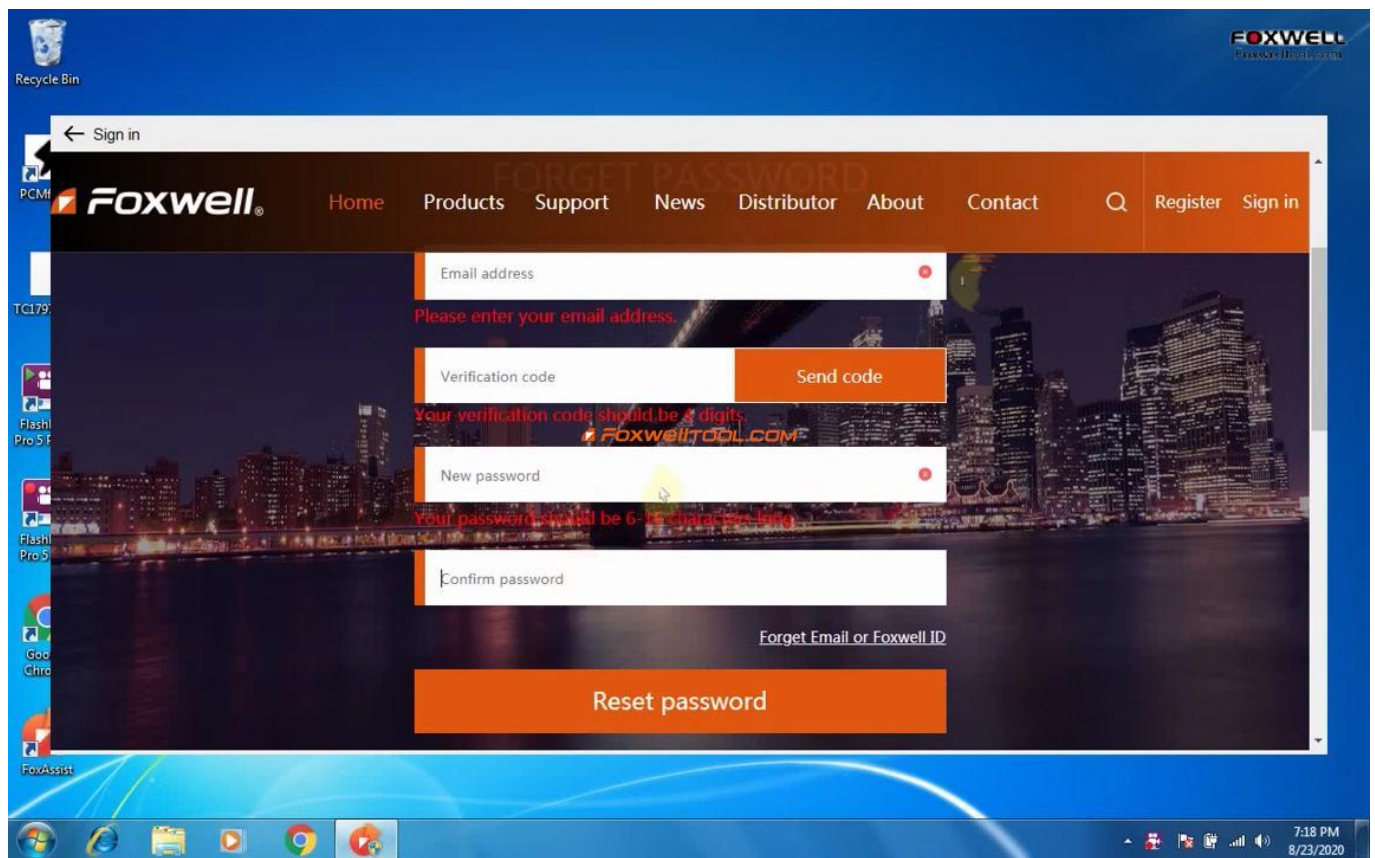

Bmw Update Manager Mac Download MacBmw Download ManagerHow to update BMW ICOM Firmware ManuallyConnect your BMW to the rest of the world with BMW Online Services.

1. [update manager](#)
2. [update manager vmware](#)
3. [update manager for windows 10](#)

Select ICOM-ApplicationImage-XX-XX-XX bin, set image type to 'APPLICATION' click 'Send the file', you need wait for some minutes.. 92 38:60080/ User name: root Password: NZY115024) Click 'Update Firmware', and you can find the version of your ICOM A firmware.. 9) will display: 'Write the image file to the flash?', click 'Yes' then the LED of ICOM Adapter will be RED again10).. Display: 'Write the image file to the flash?', click 'Yes', then ICOM Adapter led will be RED color..

BMWUpdateManager runs on the following operating systems: Windows BMWUpdateManager has not been rated by our users yet.

update manager

update manager, update manager for windows, update manager vmware, update manager vmware 6.7, update manager for windows 10, update manager missing from vcenter 6.5, update manager ubuntu, update manager vcenter 7.0, update manager android, update manager download service [Apple Aperture 1.5 For Mac](#)

Upgrading BMW ICOM's Firmware Manually 1) Connect BMW ICOM Diagnostic head with your laptop by USB cable2). [Authentic Happiness Martin E P Seligman Pdf](#)

[Desktop Remote For Mac Os](#)